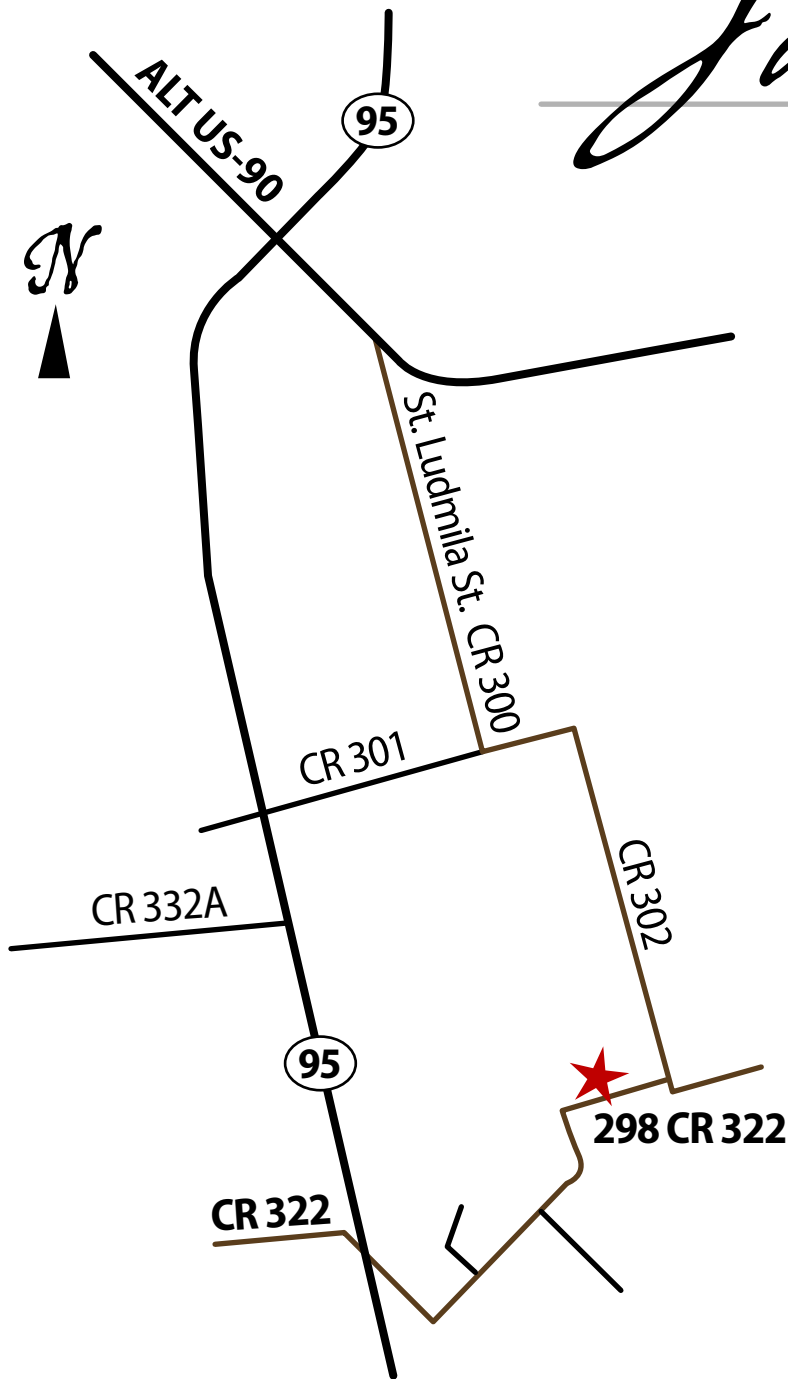

The Farm House

The Farm House
298 CR 322
Shiner, Texas 77984

evening (361) 594-4054
day (361) 594-3124
mobile (361) 798-6228
info@shinerfarmhouse.com

We are located three miles south of Shiner.

All rates are based on a 2-5 person occupancy.
\$10 more for each additional person over 5 years old.